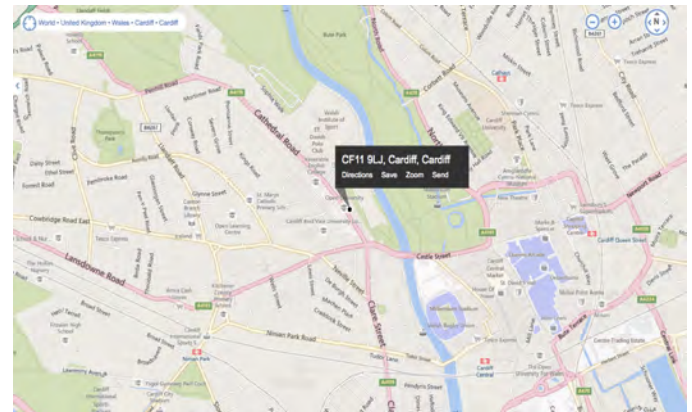

Directions to **Pervade Software** at Castle Court, Cardiff

Office Address

Castle Court
6 Cathedral Road
Cardiff
CF11 9LJ
United Kingdom

By Road

Castle Court is a 20 minute drive from Junction 32 of the M4. Drive down the A470 all the way to Cardiff Castle. Turn right and drive across the front of the castle and over the River Taff then take the next right turn into Cathedral Road. Castle Court is 50m on the right.

Car Parking

Castle Court has limited car parking facilities which must be booked in advance. However, there is a large public car park just behind the offices in Sofia Gardens. Continue up Cathedral Road for another 150m and turn right into The Sport Wales National Centre and the SWALEC Stadium. Turn right at the mini roundabout and follow the lane to the public car parking area. Castle Court backs onto this area.

By Rail

Castle Court is a mile and a half away from Cardiff Central station, and can be reached by taxi in about seven minutes. To walk there takes approximately 20 minutes. Turn left along Wood Street and then right up Clare Street. Continue on along Lower Cathedral Road. Cross Cowbridge Road and continue up Cathedral Road. Castle Court is on your right-hand side.

By Air

Castle Court is a 20 minute drive from Cardiff International Airport.